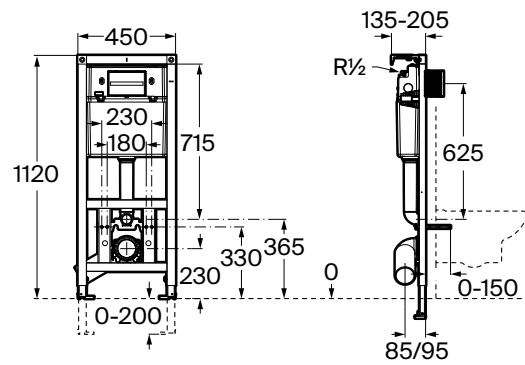

DUPLO S

Built-in structure with dual-flush cistern for wall-hung WC. Full frame

TECHNICAL DRAWINGS

FEATURES

Dynamic pressure range: 0,1 - 10 Bar

Elbow connection: DN90 (90 mm)

Minimum fixation depth (mm): 135

Operating plate position: Frontal

Suitable for: Wall-hung toilet

Tank depth (mm): 120

Water inlet position: Top

Adjustable flushing volume

Adjustable flushing volume: Dual flush

2/4 litres

BOUGHT TOGETHER FREQUENTLY

PS1 Dual - Dual flush operating plate for Roca S installation systems. Cable technology. No tools required for installation

8902253..

PS2 Dual - Dual flush plate

8902243..

PS3 Dual - Dual flush plate

8902233..

PS4 Dual - Dual flush plate

8902213..

PS4 Dual - Dual flush operating plate for Roca S installation systems. Cable technology. No tools required for installation

8902212..

Duplo S

Designed for modern living, Duplo S seamlessly integrates advanced concealed cistern technology with refined flush plate designs, providing unparalleled comfort and style for any bathroom project.